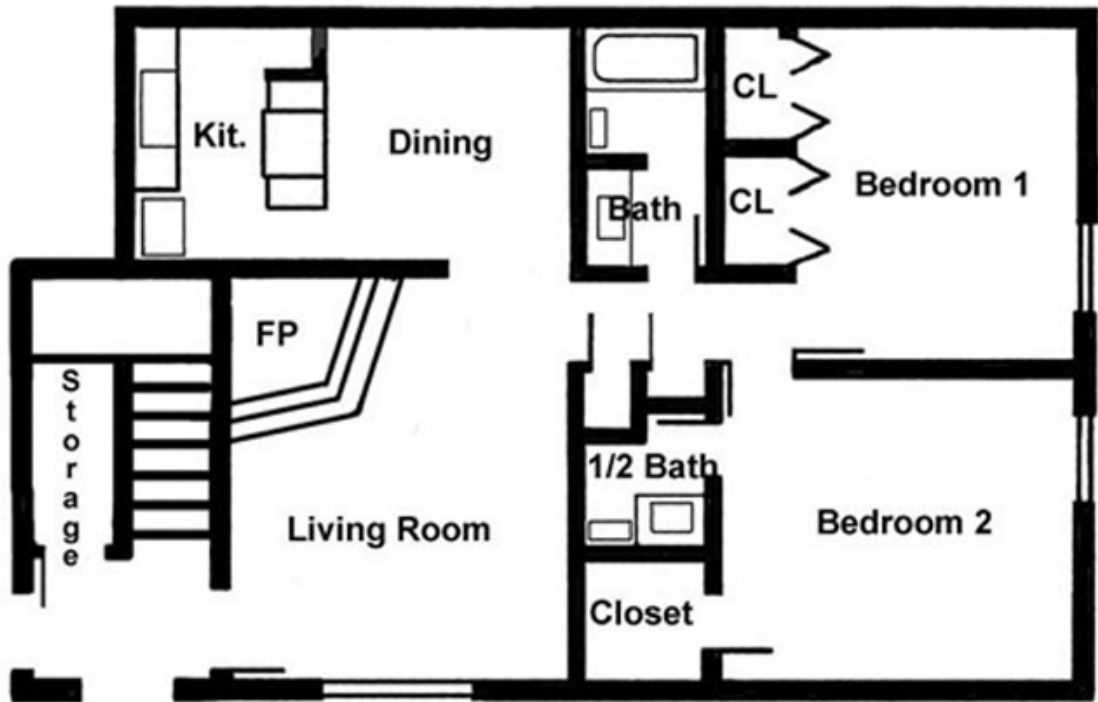

E Unit

2 Bedroom - 1 1/2 Bath - Fireplace - Storage

Approx. 969 sf

Units: 110, 113, 158, 161, 166, 169

174, 177, 223, 226, 238, 243, 247

250, 254, 259, 262, 267

271, 274, 302, 307