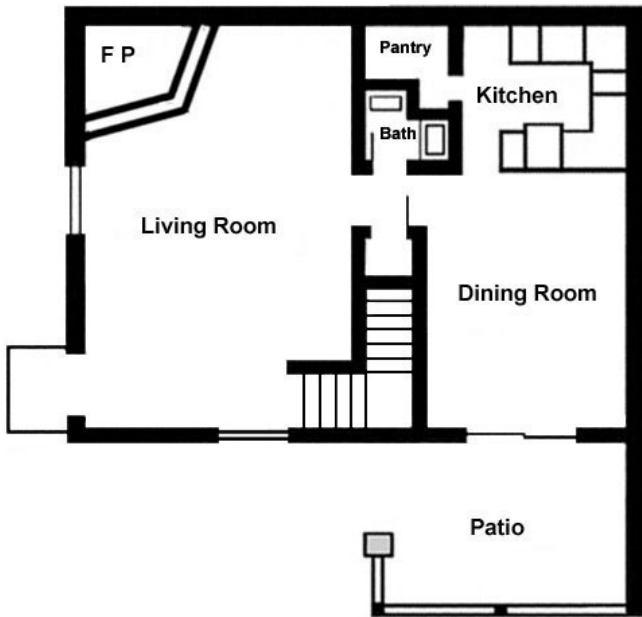

G Unit

1st Floor

2nd Floor

Two Story Townhouse Approx 1120 sf
3 Bedroom - 2 1/2 Bath - Fireplace - Patio
Unit: 181, 182, 183, 184 - 206, 207, 208, 209